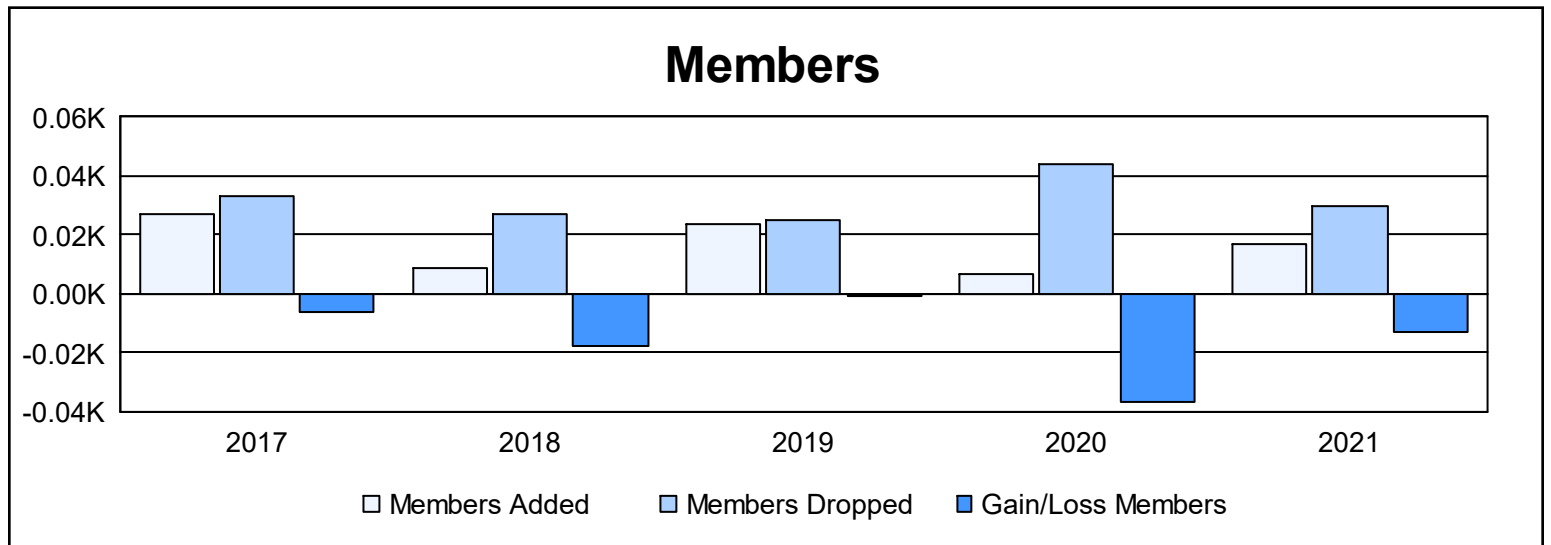

Year	New Clubs	Dropped Clubs	Gain/ Loss Clubs	New Members	Charter Members	Reinstate Members	Transfer Members	Total Member Added	Total Members Dropped	Gain/ Loss Members
2016-2017	0	0	0	24	0	1	2	27	33	-6
2017-2018	0	1	-1	7	1	0	1	9	27	-18
2018-2019	0	1	-1	23	0	1	0	24	25	-1
2019-2020	0	1	-1	7	0	0	0	7	44	-37
2020-2021	0	0	0	15	0	0	2	17	30	-13
<b>Average</b>	<b>0</b>	<b>1</b>	<b>-1</b>	<b>15</b>	<b>0</b>	<b>0</b>	<b>1</b>	<b>17</b>	<b>32</b>	<b>-15</b>

### Membership Composition June 2021 Cumulative