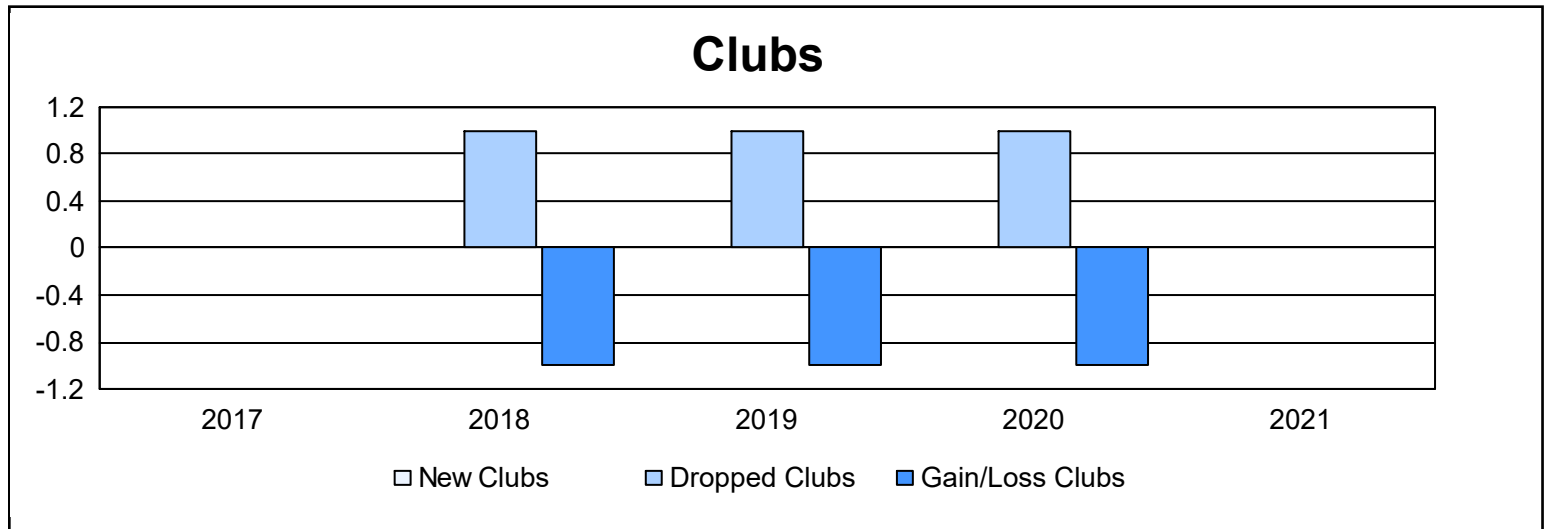

Year	New Clubs	Dropped Clubs	Gain/ Loss Clubs	New Members	Charter Members	Reinstate Members	Transfer Members	Total Member Added	Total Members Dropped	Gain/ Loss Members
2016-2017	0	0	0	24	0	1	2	27	33	-6
2017-2018	0	1	-1	7	1	0	1	9	27	-18
2018-2019	0	1	-1	23	0	1	0	24	25	-1
2019-2020	0	1	-1	7	0	0	0	7	44	-37
2020-2021	0	0	0	15	0	0	2	17	30	-13
<b>Average</b>	<b>0</b>	<b>1</b>	<b>-1</b>	<b>15</b>	<b>0</b>	<b>0</b>	<b>1</b>	<b>17</b>	<b>32</b>	<b>-15</b>

### Membership Composition June 2021 Cumulative